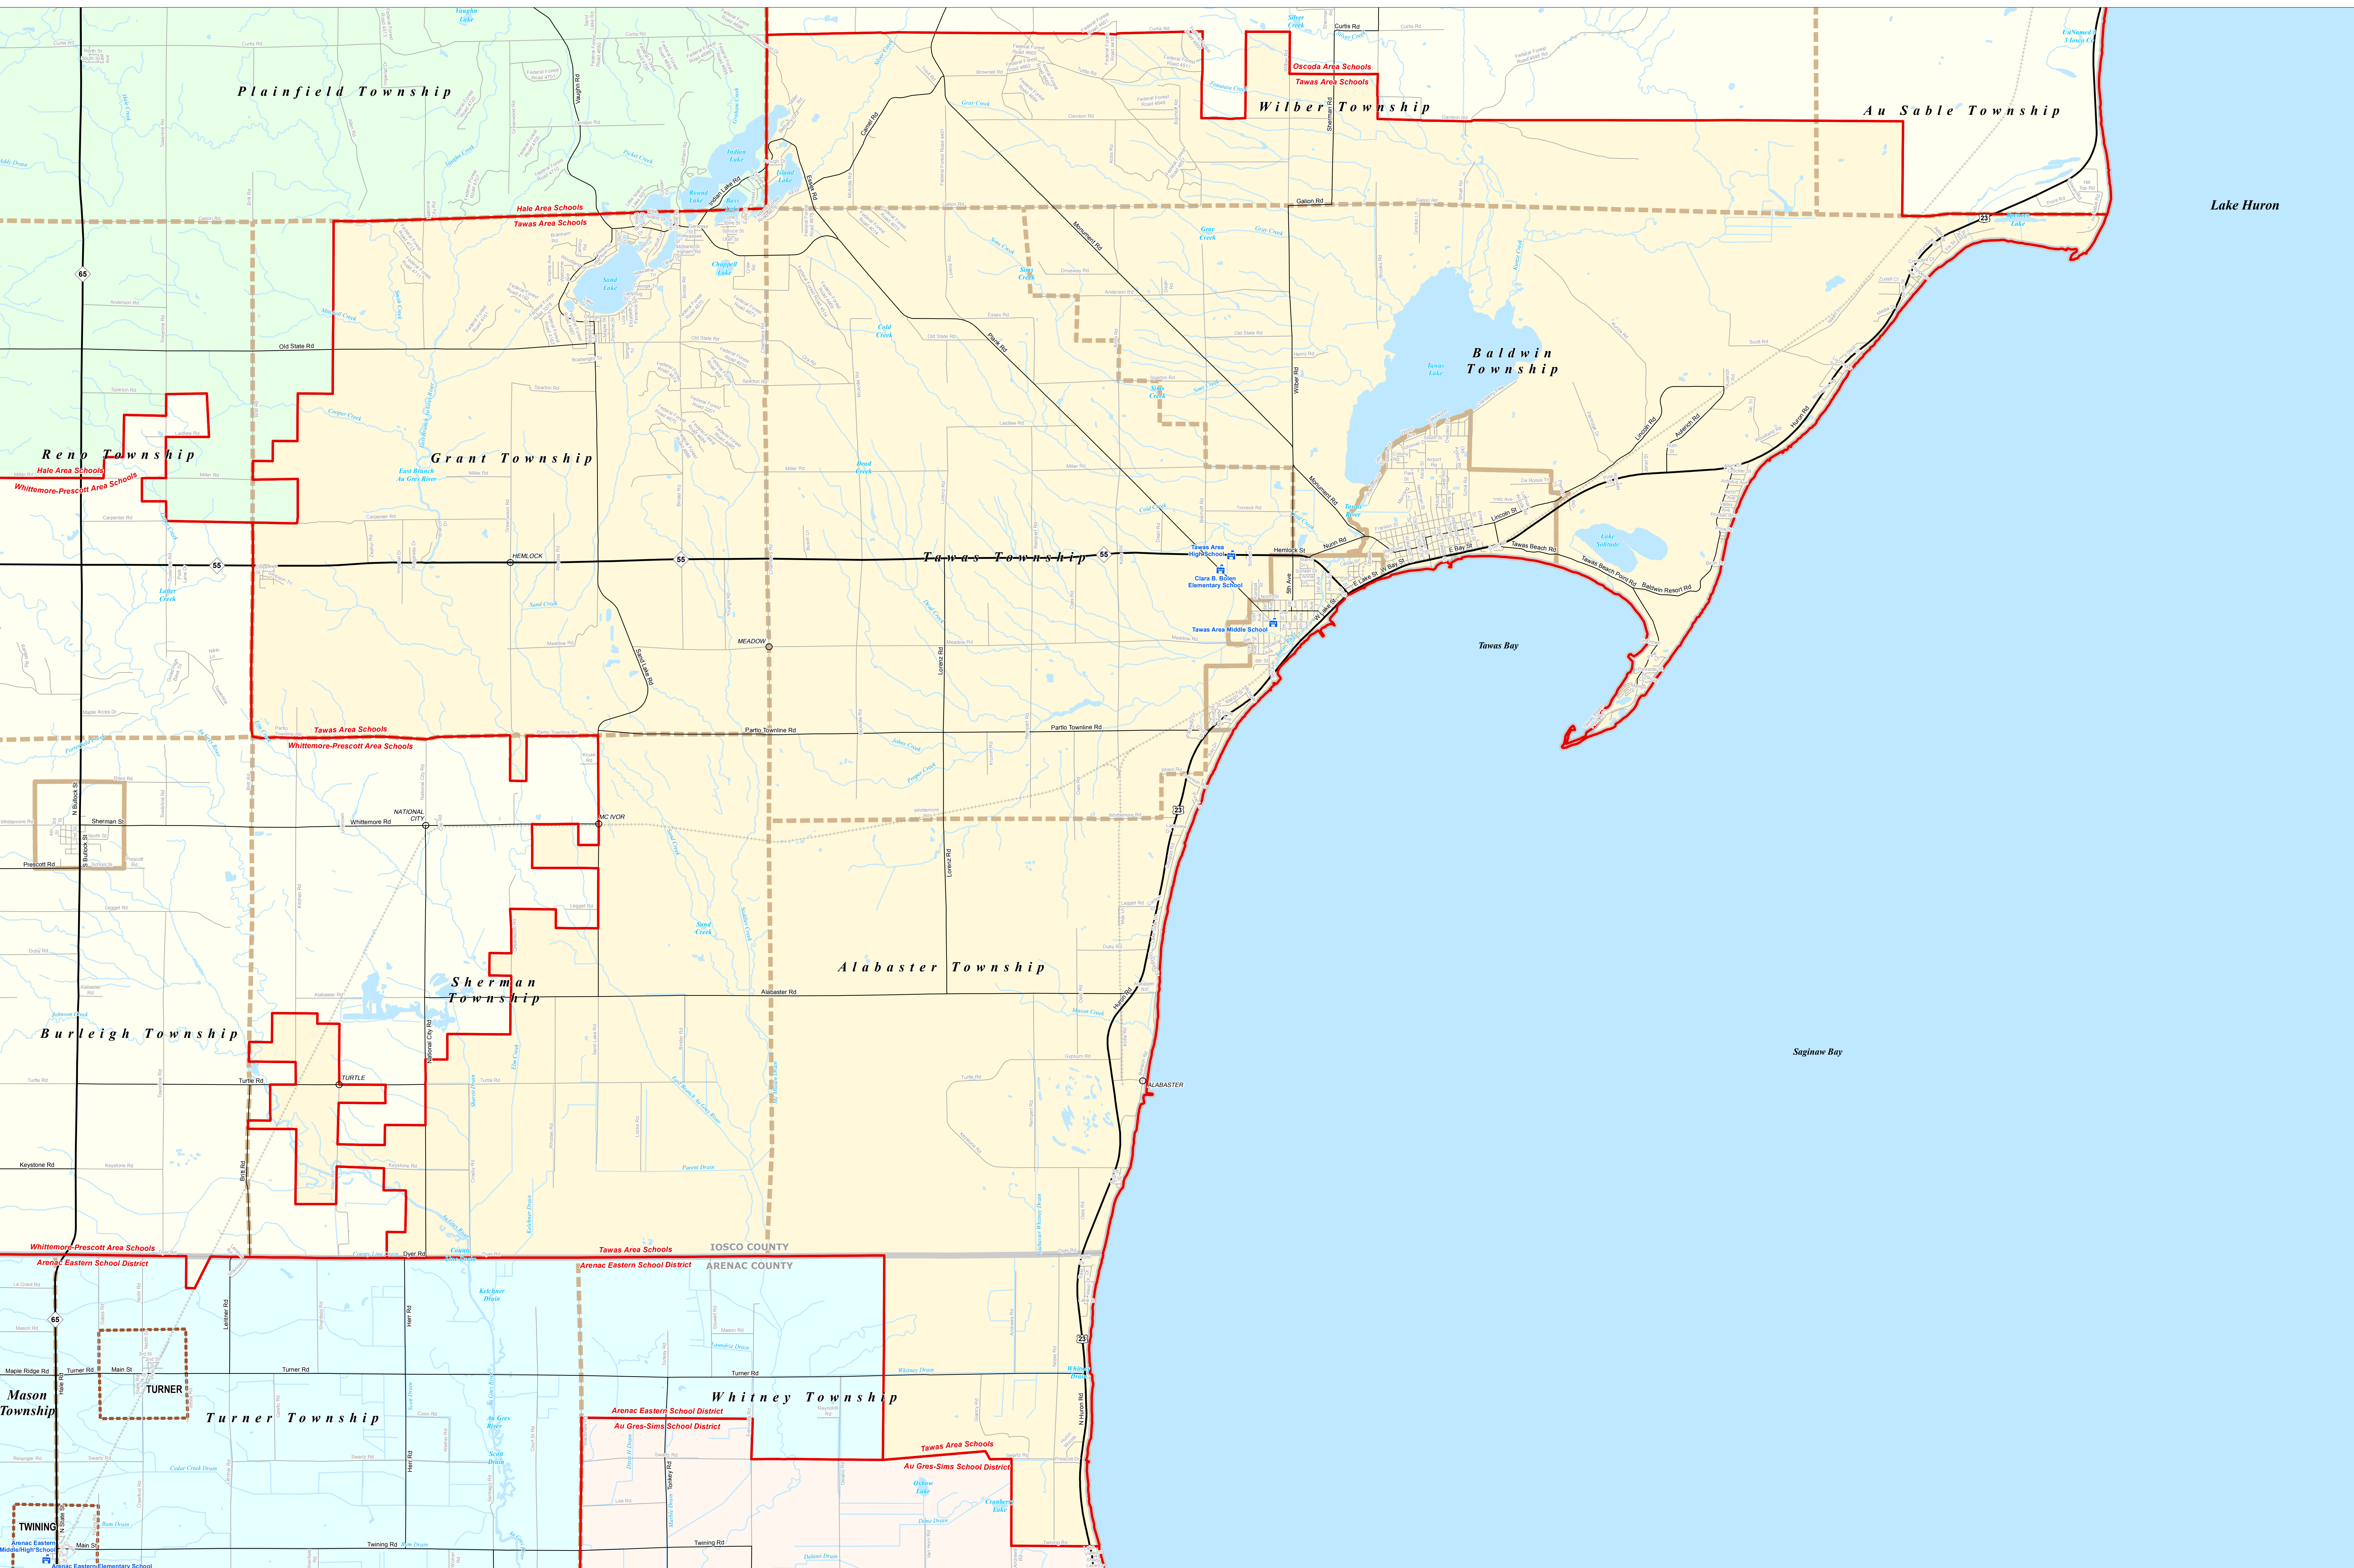

TAWAS AREA SCHOOLS

Iosco RESA

0 0.25 0.5 Miles

Legend	
School District	School
County	Unincorporated Place
City	Water Feature
Township	River, Stream, or Drain
Village	Freeway
Census Designated Place	Primary Road
	Local Road
	Railroad